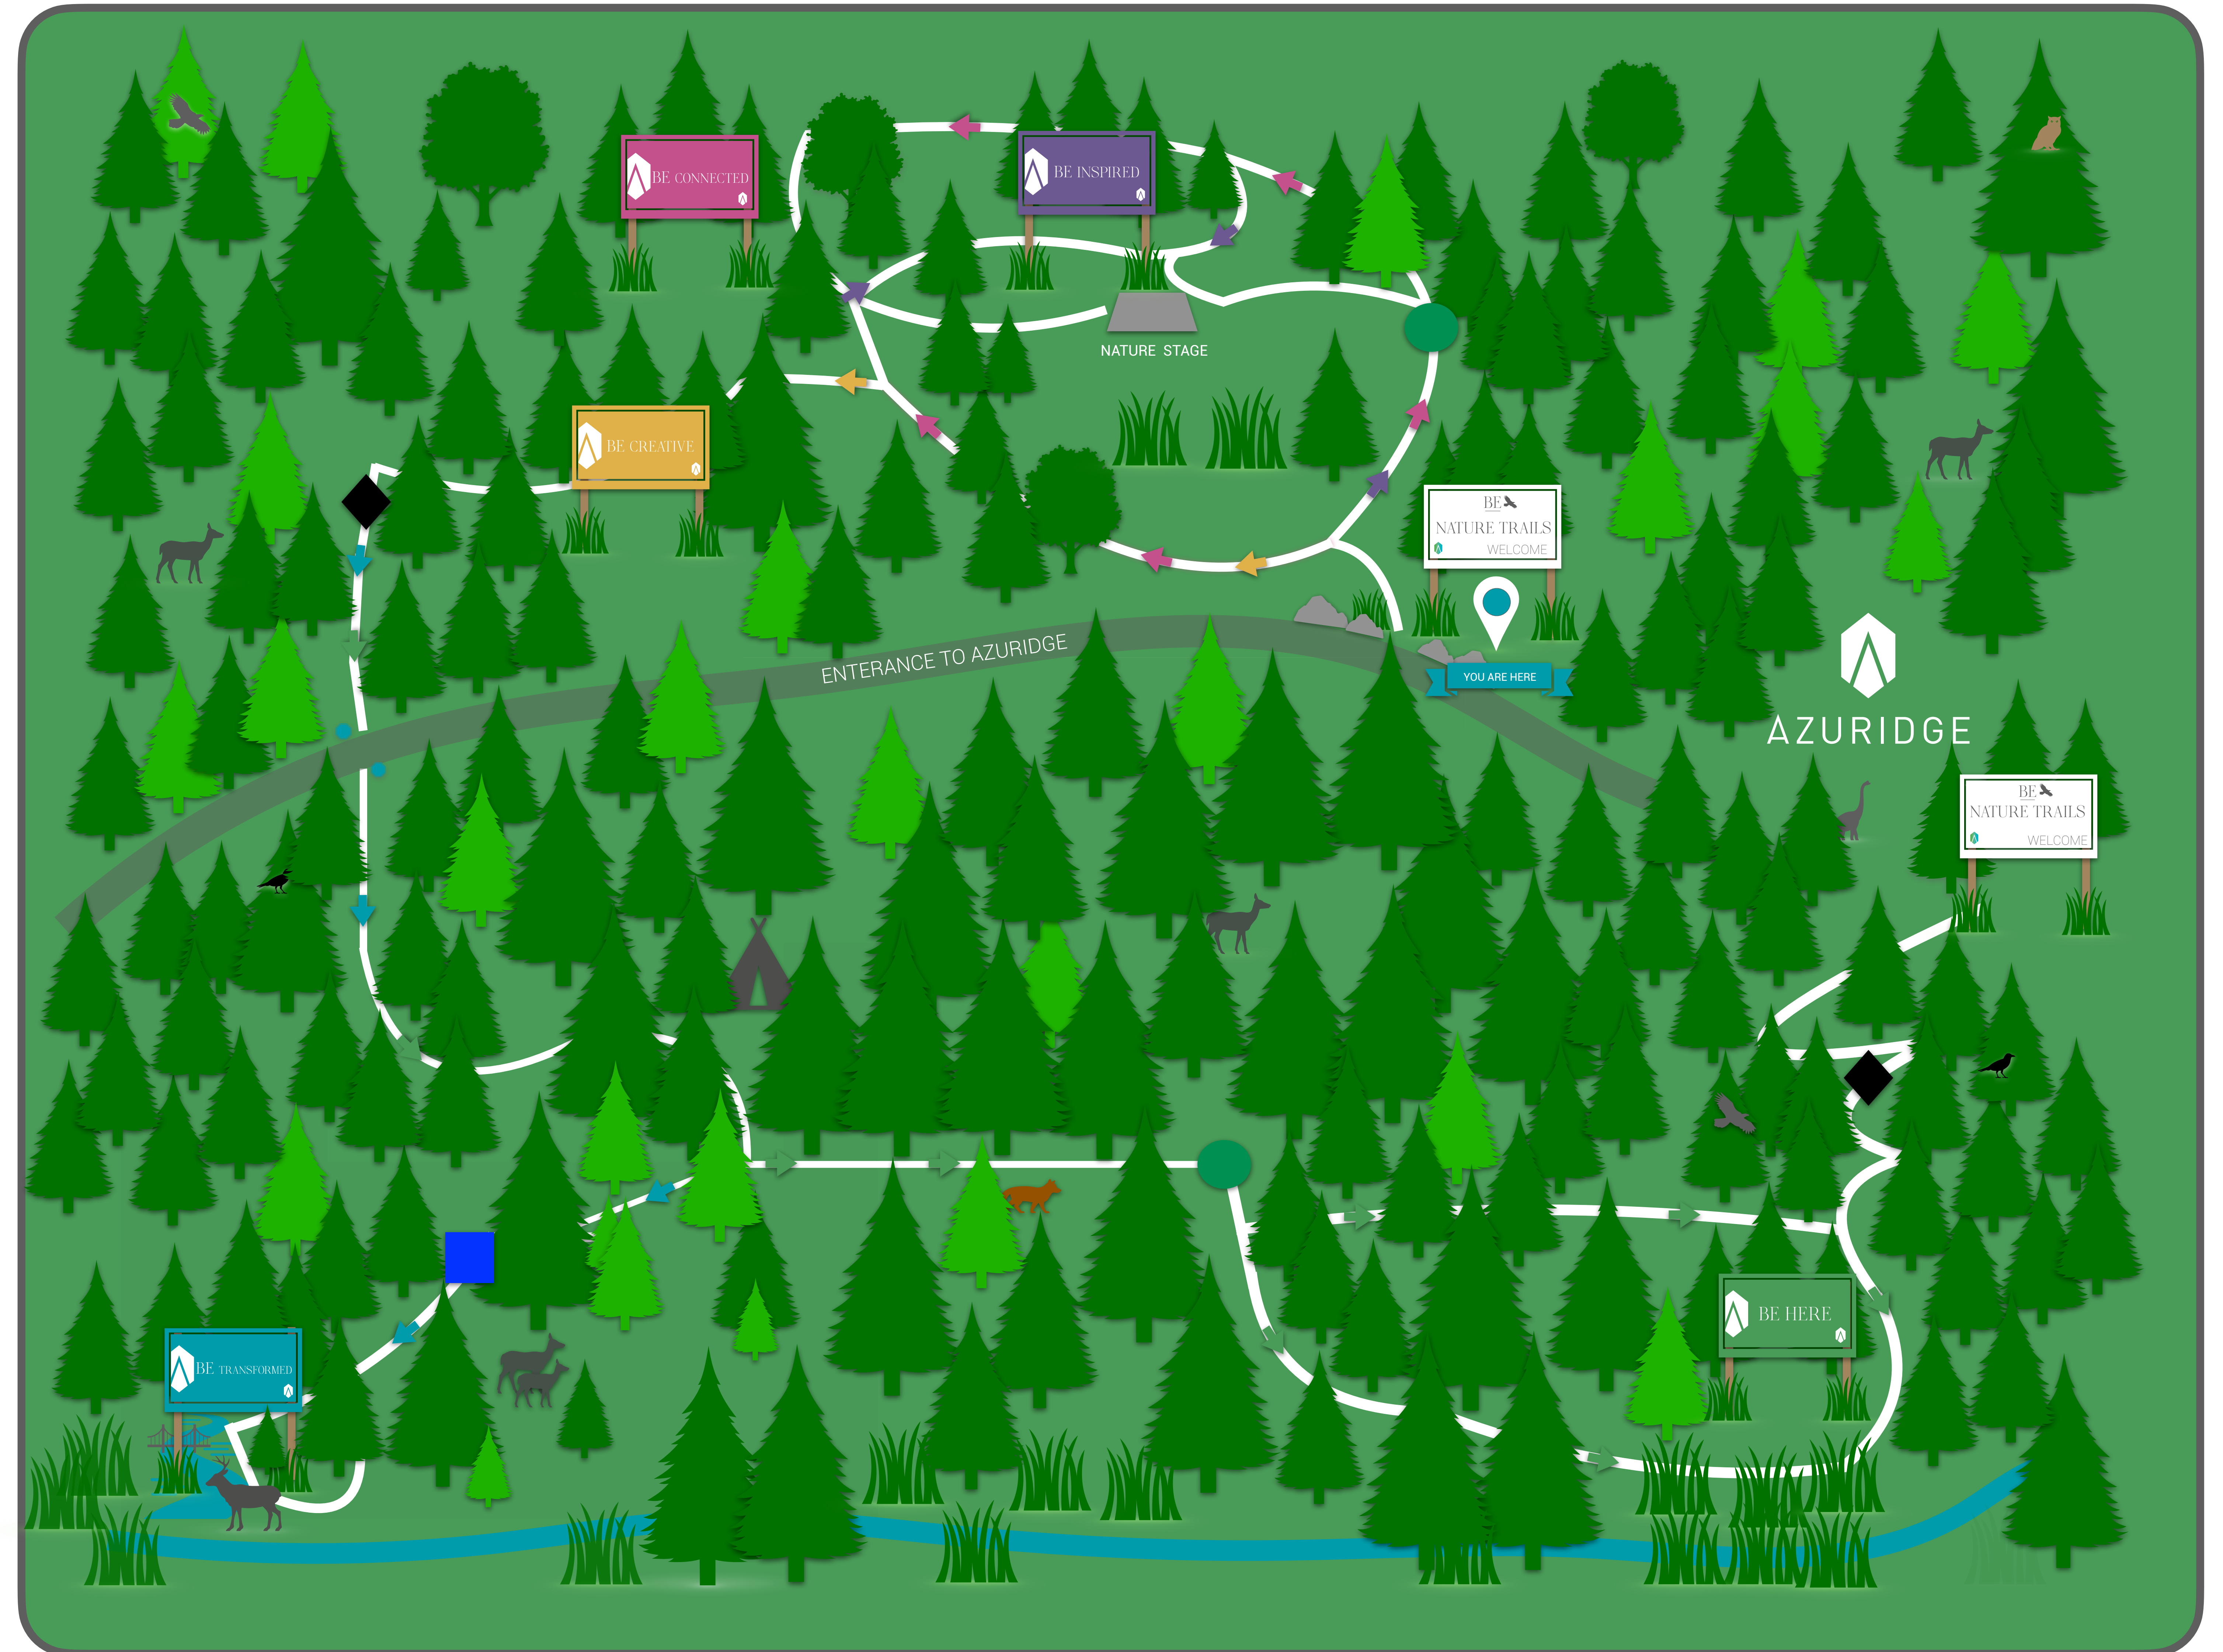

DOWNLOAD YOUR COPY HERE

AZURIDGE

AZURIDGE invites you to immerse yourself in the wonders of nature on our BE NATURE TRAILS.

Discover an interactive experience at each station - with a QR code providing access to activities that will refresh your energy and replenish your spirit!

WE HOPE YOU EXPLORE ALL THE MAGIC OUR PROPERTY HAS TO OFFER

TRAIL INTENSITY LEVEL

- BE INSPIRED ● EASY
- BE CONNECTED ● EASY
- BE CREATIVE ◆ DIFFICULT
- BE TRANSFORMED ■ MODERATE
- BE HERE ◆ DIFFICULT

BE

USE TRAILS AT YOUR OWN RISK

NATURE TRAILS

USE CAUTION AND EXERCISE DISCRETION WHEN UTILIZING OUR BE NATURE TRAILS. TAKE NOTE OF POTENTIAL HAZARDS AND RISKS ASSOCIATED WITH WILDLIFE ENCOUNTERS.

WELCOME

FAMILY DOGS WELCOME

TRAILS ARE FOR GUESTS AND MEMBERS ONLY
PLEASE CHECK IN AT THE SPA OR THE BUTLER STATION
FOR ANY **EMERGENCY** PLEASE CALL 911 - HOTEL BUTLER STATION 403-931-0100